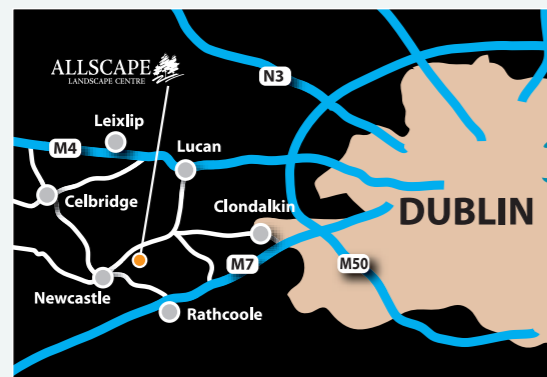

Allscape Landscape Centre, Allscape Ltd.,
Peamount Industries Yard 2, Lucan Road,
Newcastle, Co Dublin

Email: info@allscape.ie Web: www.allscape.ie
Tel: +353 (0)1-505 0013 Fax: +353 (0)1-505 0014

Opening Hours:
Mon-Fri: 7.30am - 6pm
Sat: 8am - 2pm
Closed on Sunday & Bank Holidays